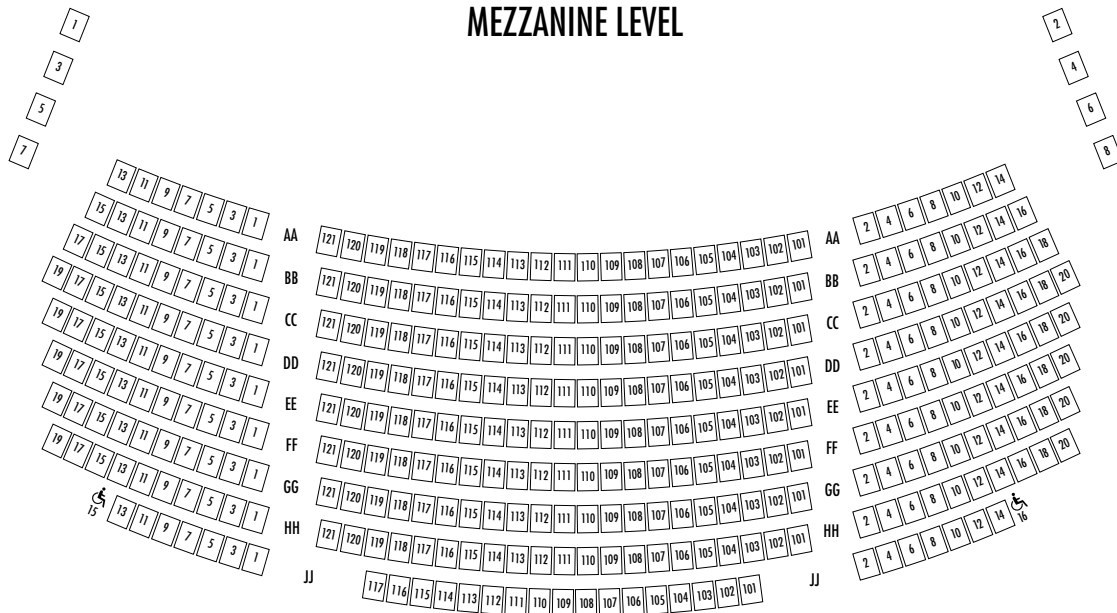

STEPHEN SONDHEIM THEATRE

STAGE

ORCHESTRA LEVEL

MEZZANINE LEVEL

ROUNDAABOUTTHEATRECOMPANY