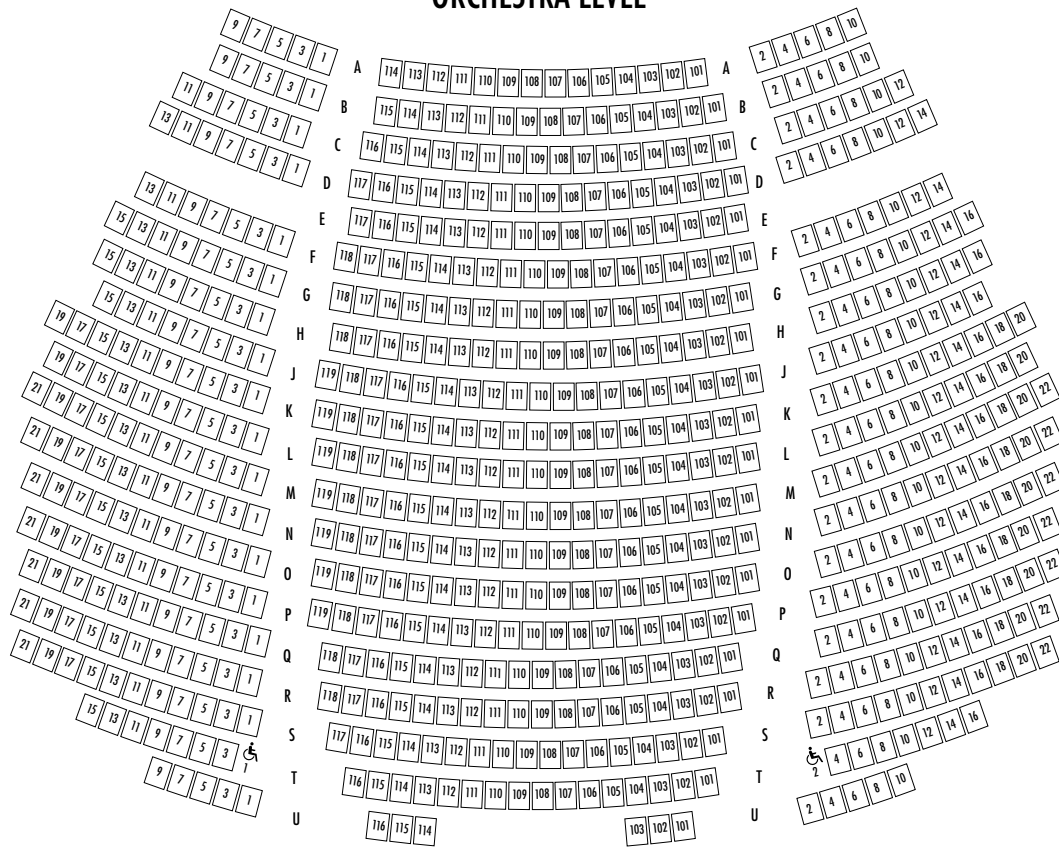

STEPHEN SONDHEIM THEATRE

STAGE

ORCHESTRA LEVEL

MEZZANINE LEVEL

ROUNDAABOUTTHEATRECOMPANY